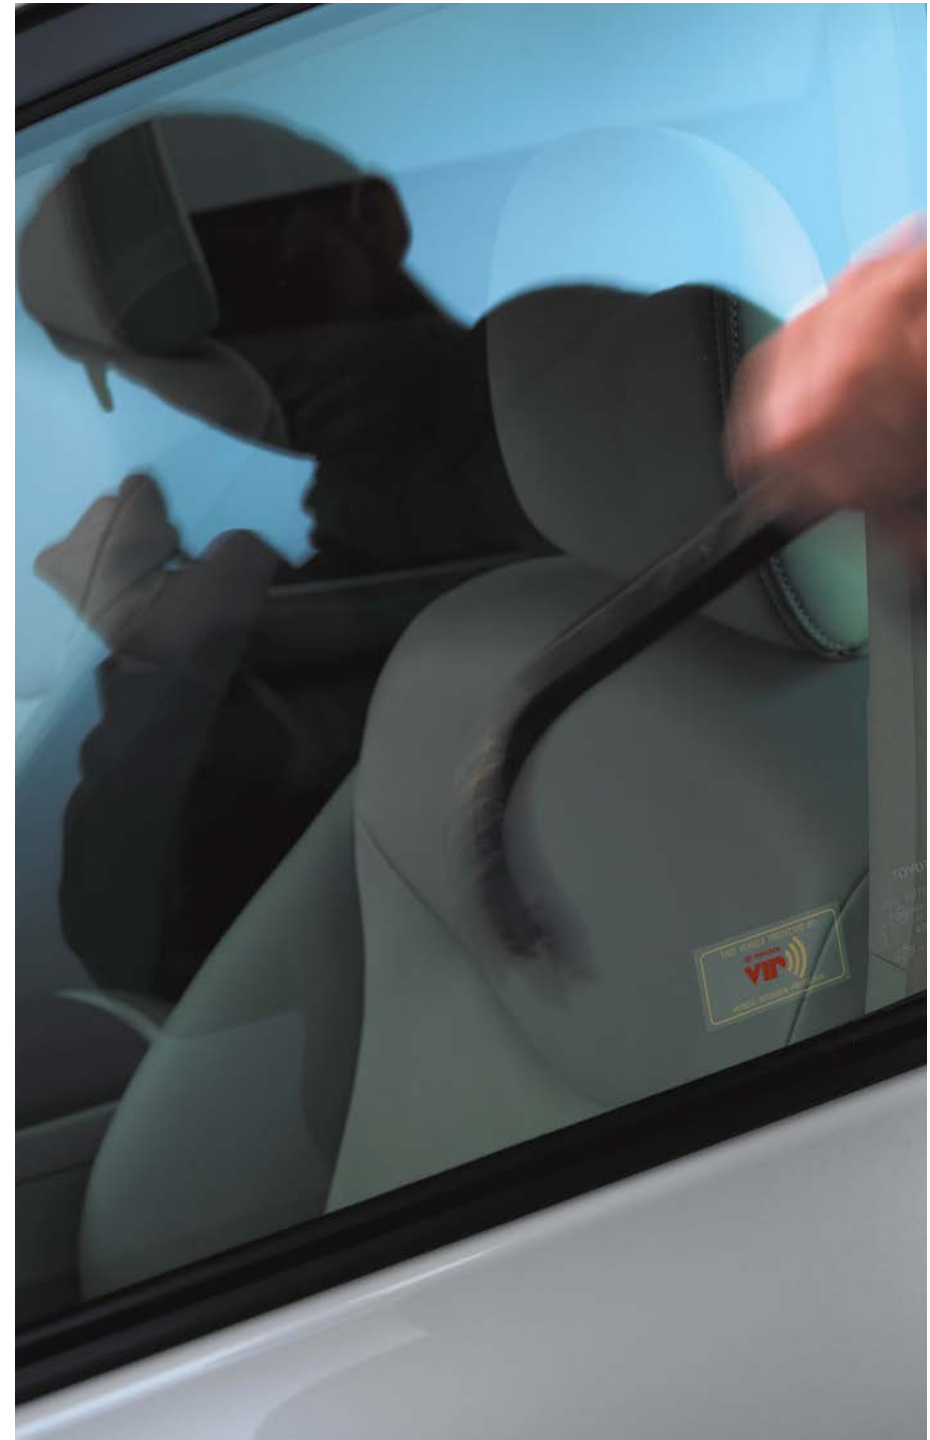

ELECTRONIC ACCESSORIES

toyota.com/accessories

Security System

Help provide peace of mind with this security system.

- Integrates with the keyless entry system—no need for an additional remote
- Includes automatic rearming, door-ajar warning, interior light activation, panic alarm, rolling code technology and disabling of the starter
- Features glass breakage sensor (GBS) with a highly sensitive microphone that detects the sound frequency of an object striking on glass or glass breakage
- Alarm activates when someone tries to force open a door or glass is broken

Glass Breakage Sensor⁶ (GBS)

If your Sienna already has a factory security system, enhance your coverage with GBS.

- Includes a highly sensitive microphone that detects the sound frequency of an object striking on glass or glass breakage