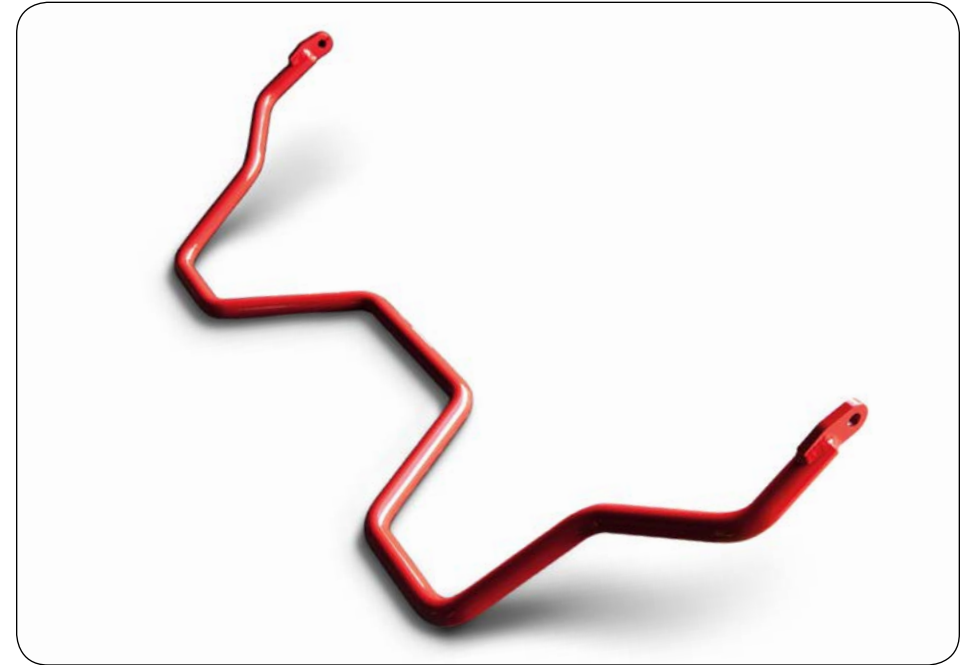

TRD SWAY BAR*

Rear sway bars give your Sequoia flatter cornering and less under steer during maneuvering, helping deliver greater handling overall.

- Helps preserve the secure handling of the original steering and suspension system
- High-quality spring steel helps ensure strength, stiffness and durability
- Simple, bolt-on installation, with no modifications required: all hardware included
- Available for the front or rear

*Rear Sway Bar shown