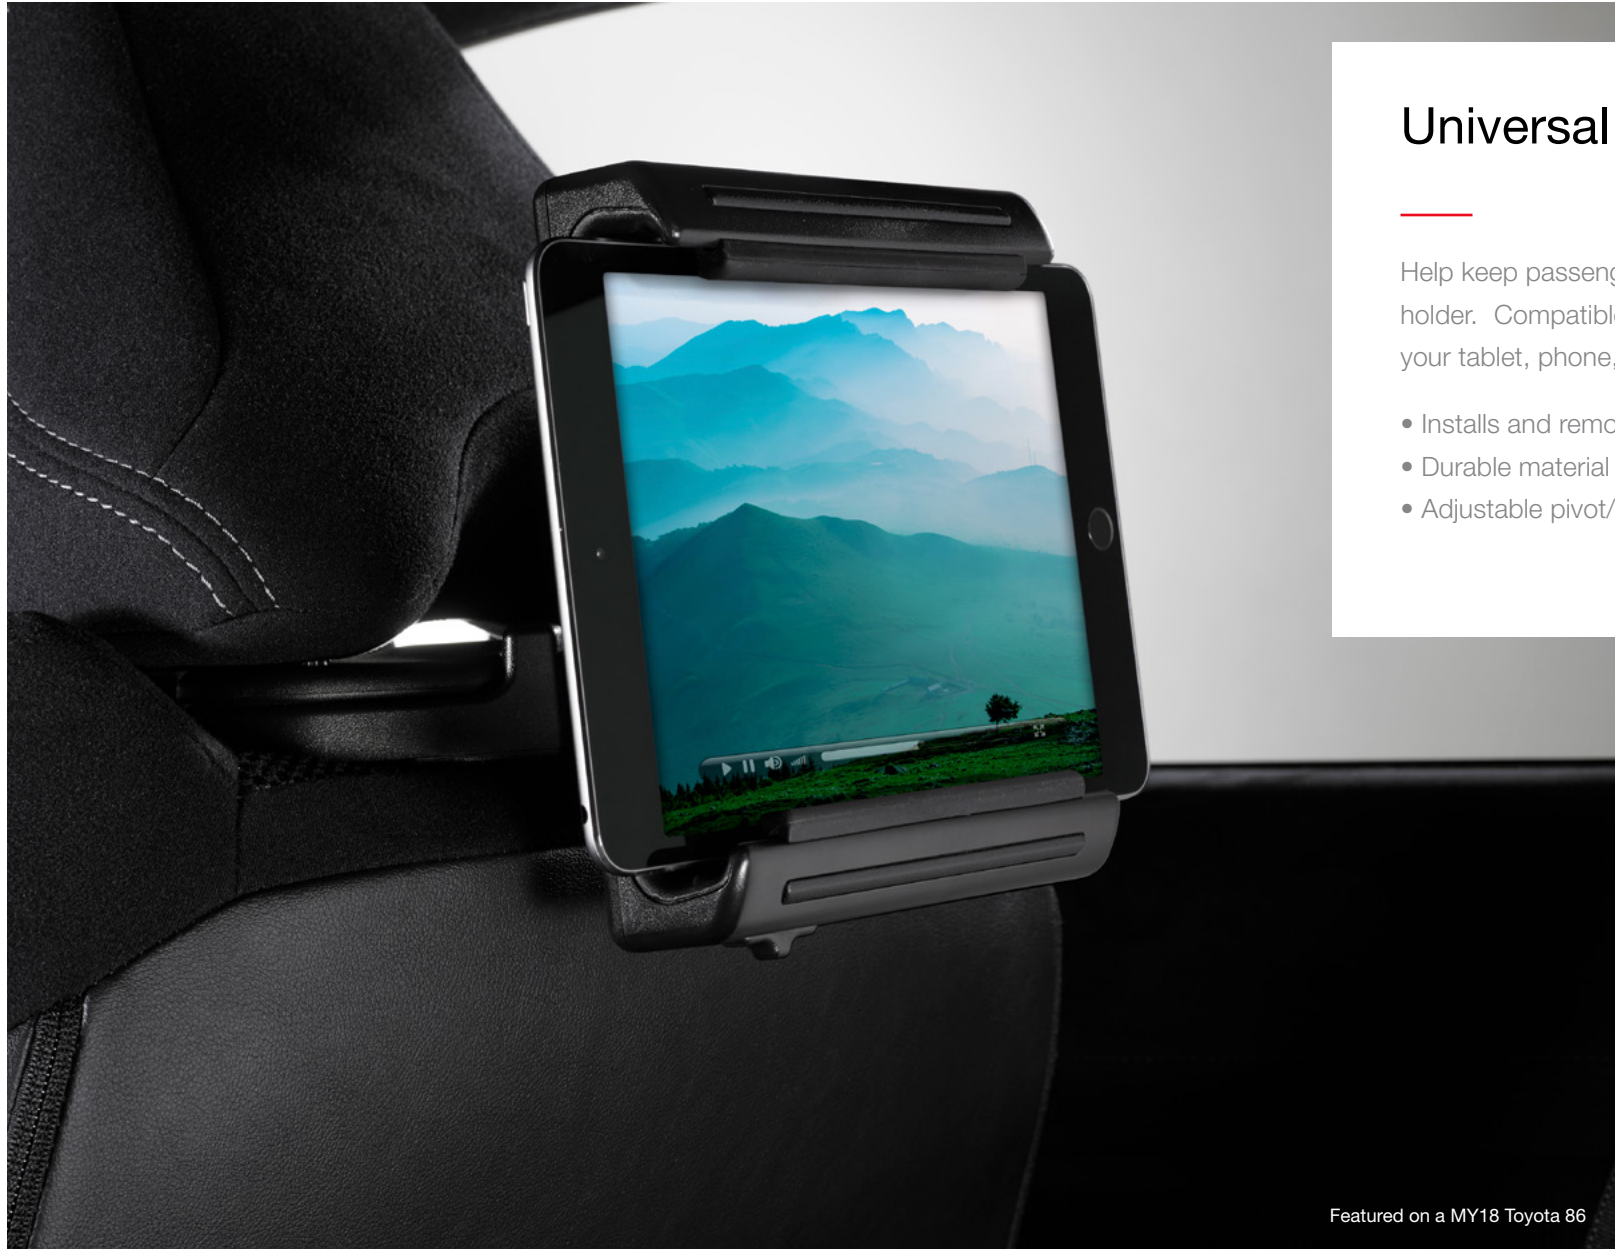

## Cargo Liner

---

Keep damage from spills and everyday grit to a minimum with the tough, flexible and lightweight cargo liner, featuring seat back protection.

- Easy to install and remove, cleans with soap & water
- 3-piece construction – 1 large cargo area tray, plus 2 rear seat back attachments
- High walled perimeter helps contain spills, debris and liquids
- Skid-resistant surface helps keep cargo from sliding around
- Uniquely designed and custom fitted to the C-HR's cargo floor
- Features a vehicle logo

## Universal Tablet Holder

Help keep passengers entertained with this high-quality universal tablet holder. Compatible with virtually all multimedia devices, it securely holds your tablet, phone, music or video player.

- Installs and removes in seconds – no tools required
- Durable material with spring loaded arms
- Adjustable pivot/tilt for ultimate viewing experience

Featured on a MY18 Toyota 86