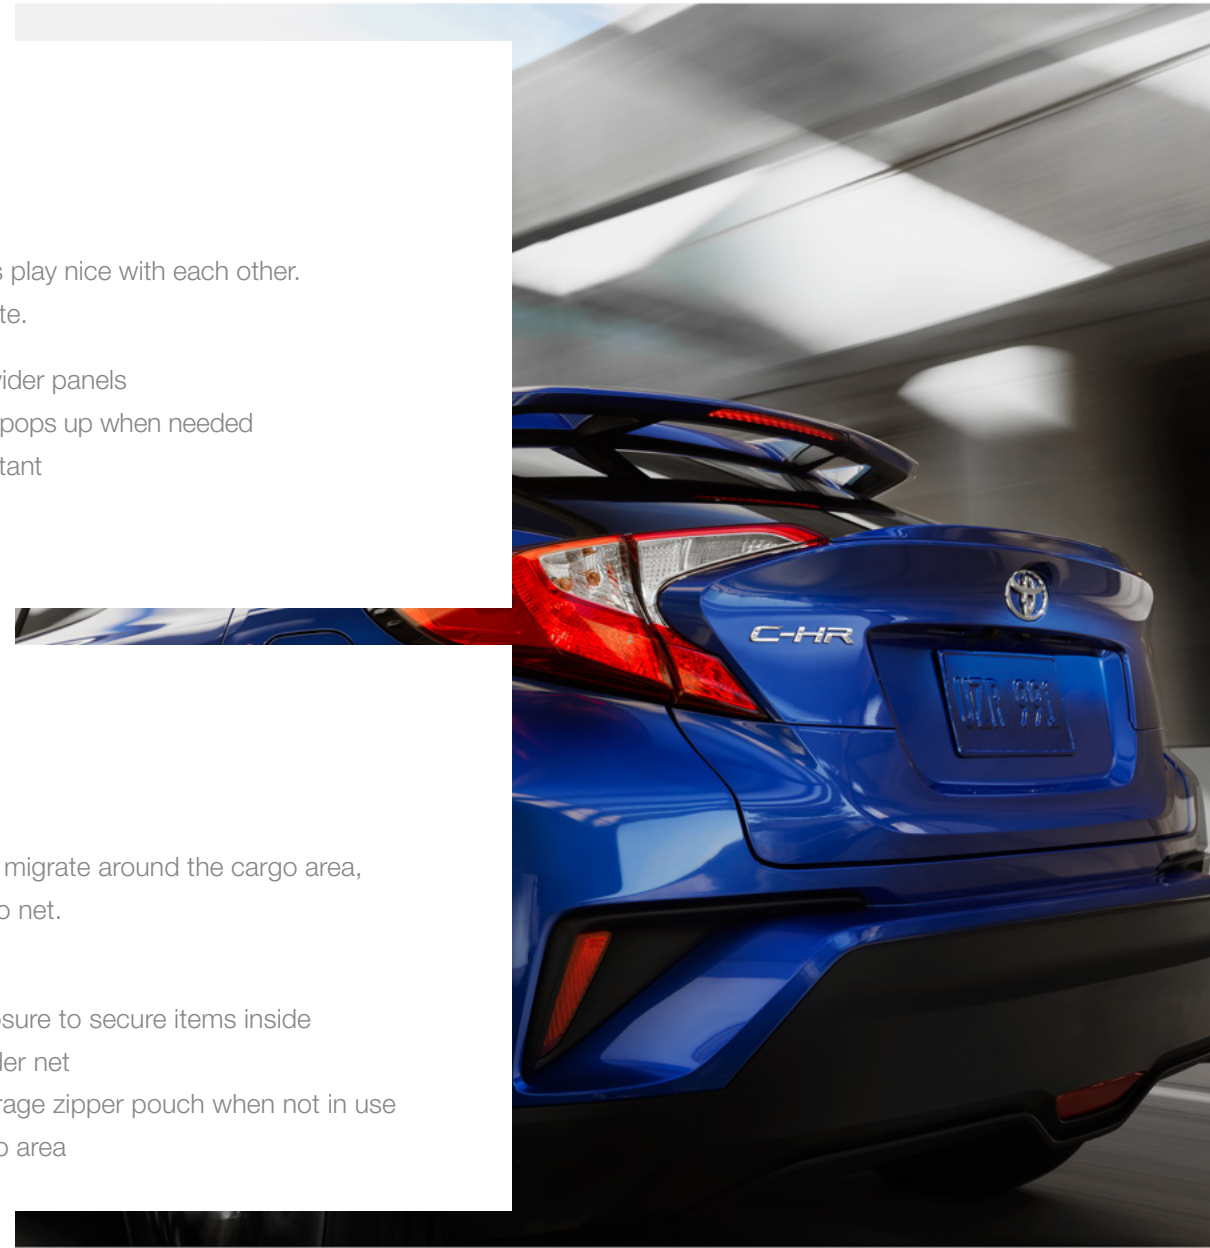

Cargo Net - Spider

Items both large and small have a tendency to migrate around the cargo area, so keep them secured with a spider-style cargo net.

- Durable, stain resistant black nylon webbing
- Dual layer webbing pocket with zipper enclosure to secure items inside
- Larger items can be placed underneath spider net
- Net folds into attached synthetic leather storage zipper pouch when not in use
- Attaches to four D-ring anchors in rear cargo area