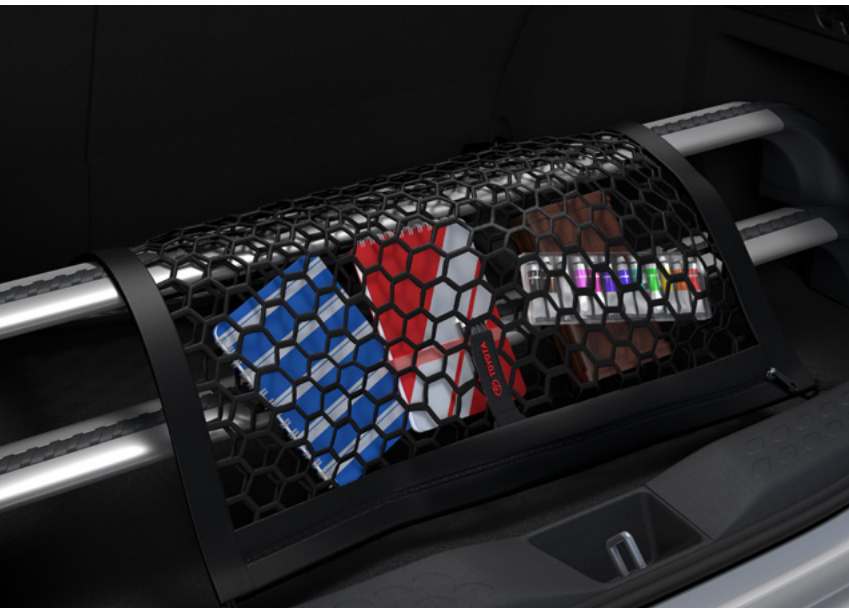

Cargo Tote

Moving vehicles and grocery bags don't always play nice with each other. Keep bags upright and in place with a cargo tote.

- Features carrying handles and removable divider panels
- Soft-sided tote folds flat when not in use and pops up when needed
- Tough outer fabric is durable and water resistant

Cargo Net - Spider

Items both large and small have a tendency to migrate around the cargo area, so keep them secured with a spider-style cargo net.

- Durable, stain resistant black nylon webbing
- Dual layer webbing pocket with zipper enclosure to secure items inside
- Larger items can be placed underneath spider net
- Net folds into attached synthetic leather storage zipper pouch when not in use
- Attaches to four D-ring anchors in rear cargo area