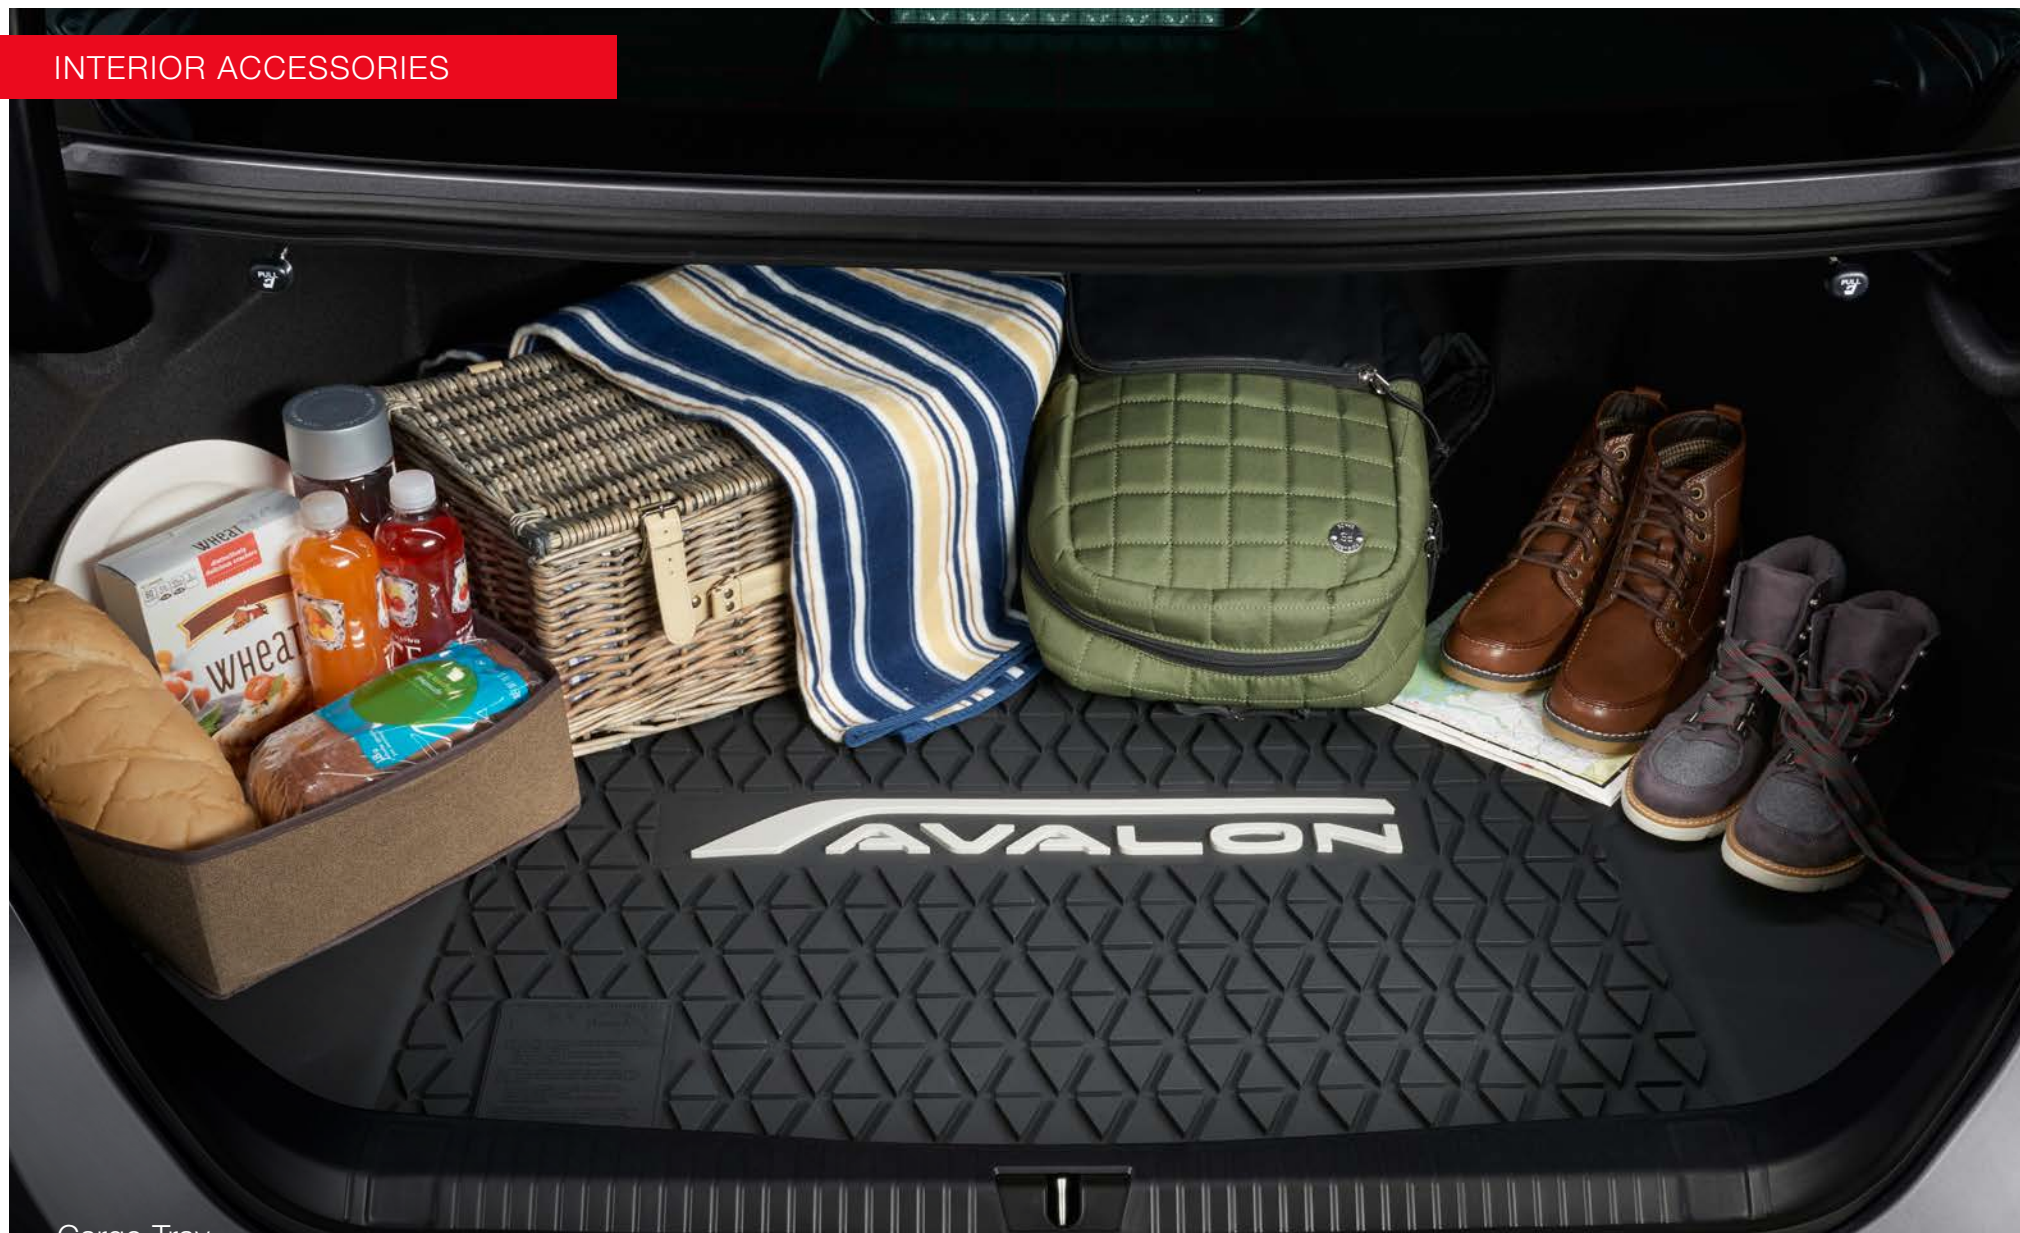

INTERIOR ACCESSORIES

Cargo Tray

Tough, flexible cargo tray helps keep damage from spills and everyday wear and tear to a minimum. Custom-designed to integrate with Avalon's exterior and interior vehicle style lines. The intricate diamond pattern helps keep slush and other debris away from your trunk area. Precisely engineered to fit the Avalon's trunk floor and easy to install and remove. The molded perimeter lip helps contain spills.