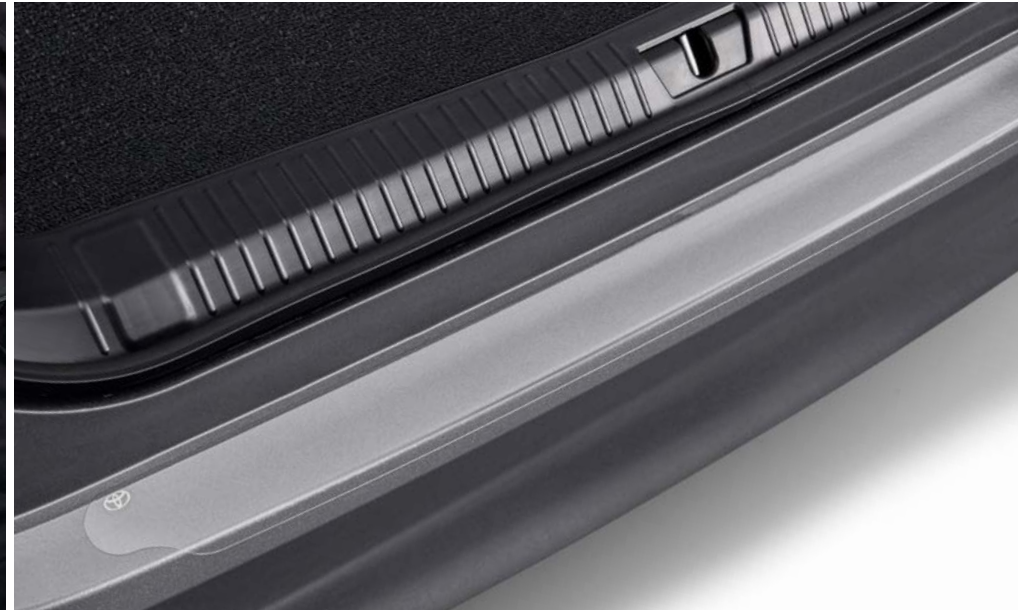

Personalize and protect your driving experience.

toyota.com/accessories

Paint Protection Film¹

Genuine Toyota paint protection film helps protect the paint finish from chips and scratches.

- Multiple film layers of durable, nearly invisible urethane help provide protection and resist discoloration
- Designed for specific sections of the vehicle that are most prone to chipping
- Available in kits for the hood, fenders and for the front bumper (each sold separately)

A close-up photograph of a dark-colored car door. A sleek, horizontal body side molding strip is attached to the lower edge of the door, extending towards the rear of the vehicle. The door handle and a portion of the side mirror are visible on the left side of the frame. The lighting highlights the metallic finish of the molding and the smooth texture of the car's paint.