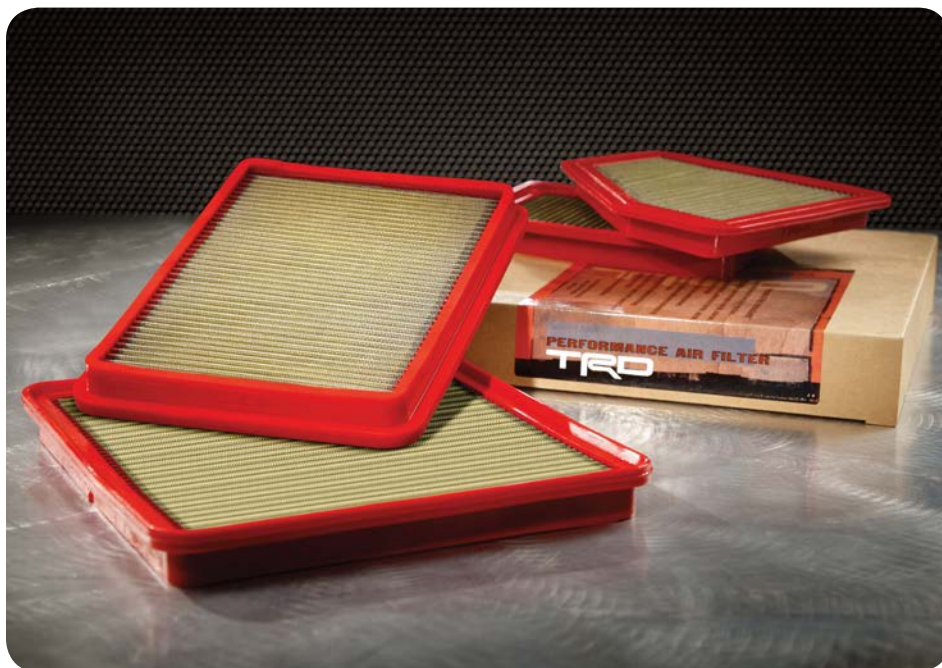

TRD PERFORMANCE AIR FILTER

For optimal engine protection and performance, the TRD air filter offers superb filtration and enhanced airflow.

- Four-ply filter element features durable, epoxy-coated mesh enclosure and elastomeric seal to help optimize a precise, leak-free fit.